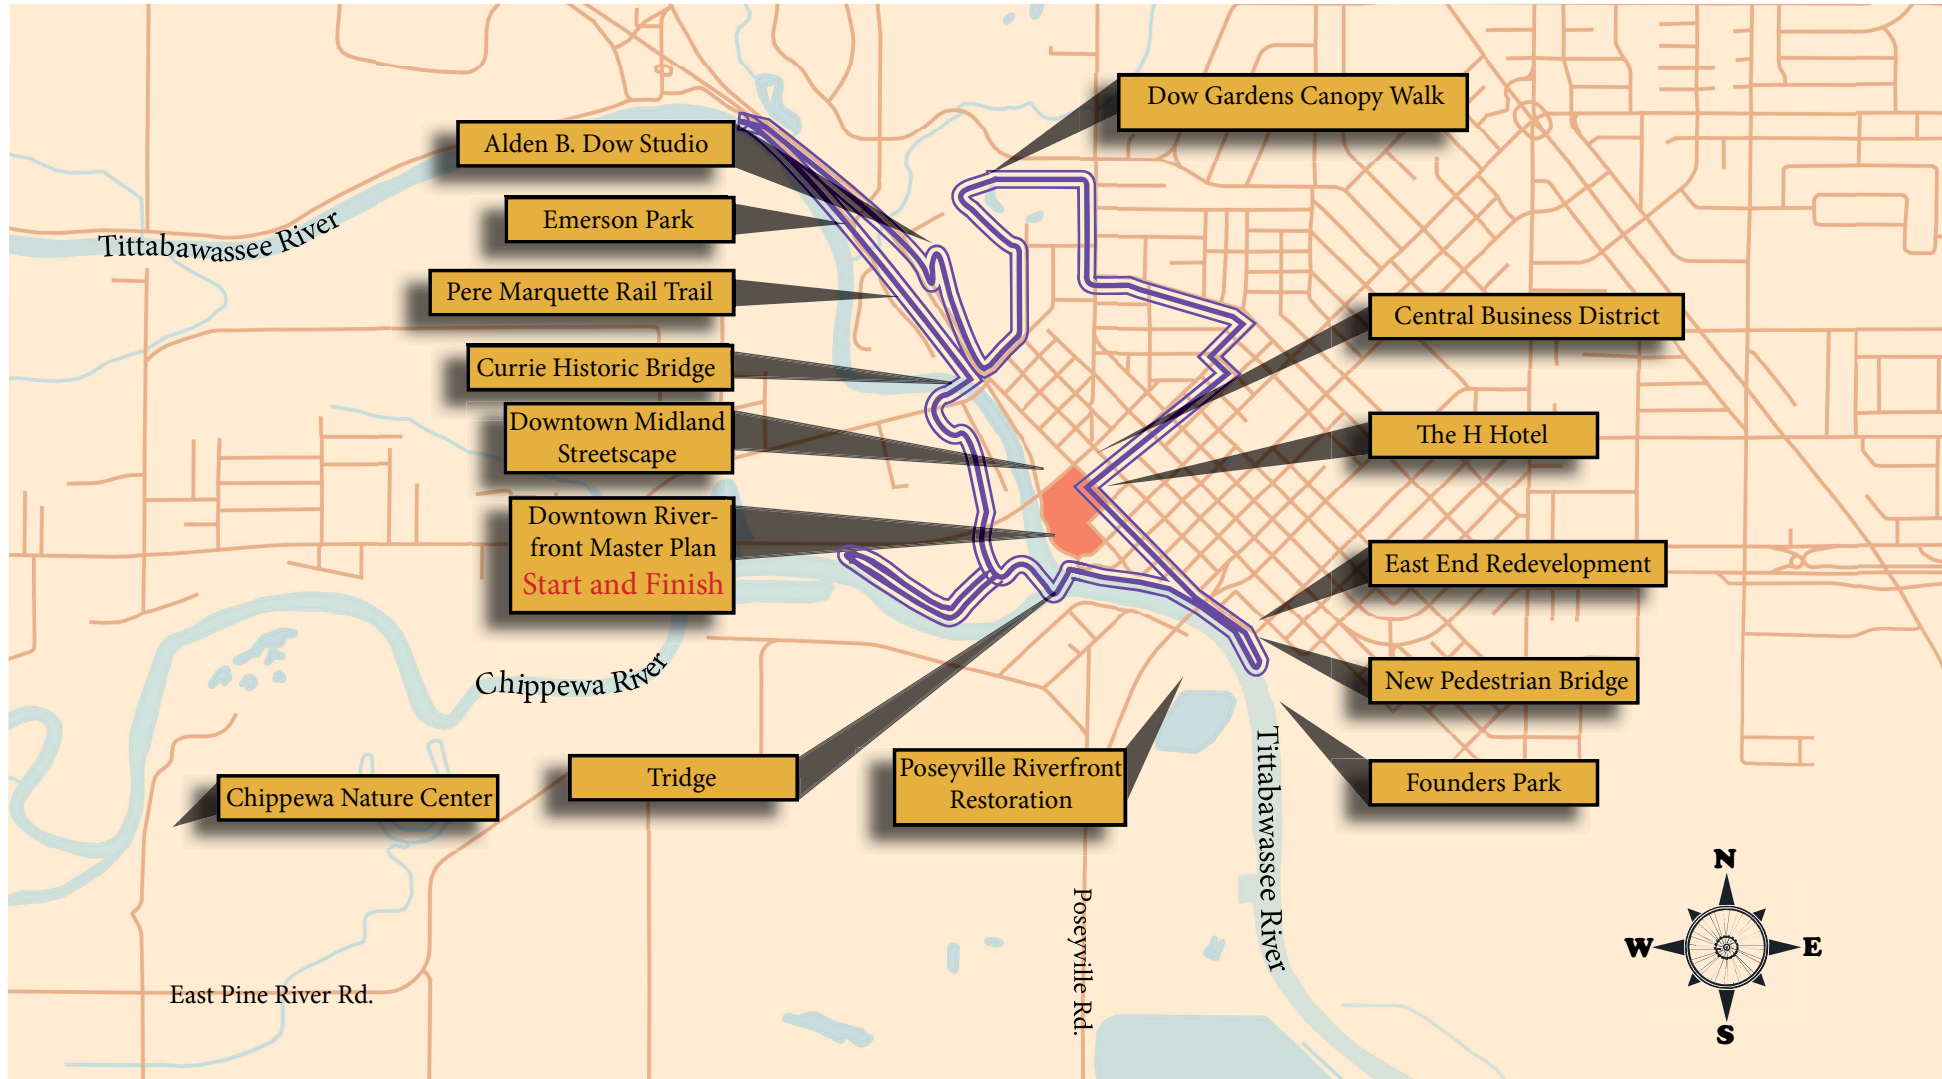

MIDLAND-ROUTE MAP

Sponsors

Paul & Beckey
Kennedy

PMBrough | PLaCE Studios
a studio of pmbrough

LA Ride

Midland, Michigan 2023

Speakers

Robert Doyle - Principal, SmithGroup
Selina Tisdale - Community Affairs Director, Midland DDA
Jacob Kaine - Midland City Planner

Tridge; the iconic three legged bridge in Downtown Midland

Poseyville Riverfront Restoration Project

Poseyville Pedestrian Bridge

Dow Founders Garden

Pere Marquette Rail Trail/Chippewassee Trail and Currie Bridge

Alden B. Dow Studios; Introduction of Mid Century Modern Midland

Dow Gardens and Tree Canopy Walk; Longest Tree Canopy Walk in US.

LA Ride

Midland, Michigan 2023

LAP + CREATIVE
Landscape Architects and Planners.